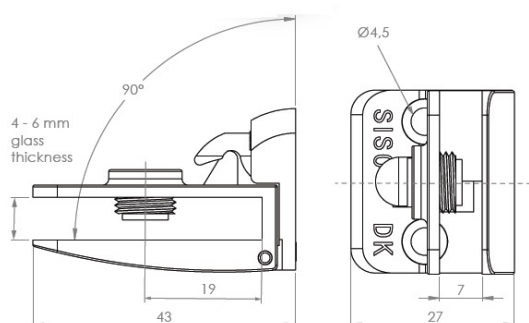

PRODUCT SHEET

Description:

Glass Door Hinge "Square" Centre, R, Alu, F/Narrow Frames,W/ Short Mounting Plate, F/Inset Doors, Thickness 4-6mm,1 Zamak, Screw W/PVC Tip & 1 Zamak Screw W/Hard $\varnothing 5 \times 3,5$ mm Extension,, Catch Made Of ABS Plastic

Item number:

15.06.236-0

Units	Box	Carton	HS Code	Barcode
Pcs.	10	100	8302100090	 5704866054836

SISO A/S

Mileparken 11
DK-2740 Skovlunde
Denmark
VAT: DK 24786013

Phone +45 45 830 900

www.siso.dk
siso@siso.dk

Danske Bank
Nytorv Branch
Copenhagen
SWIFT: DABADKKK

Account no.
4180 3112 112936
IBAN Account
DK7230003112112936